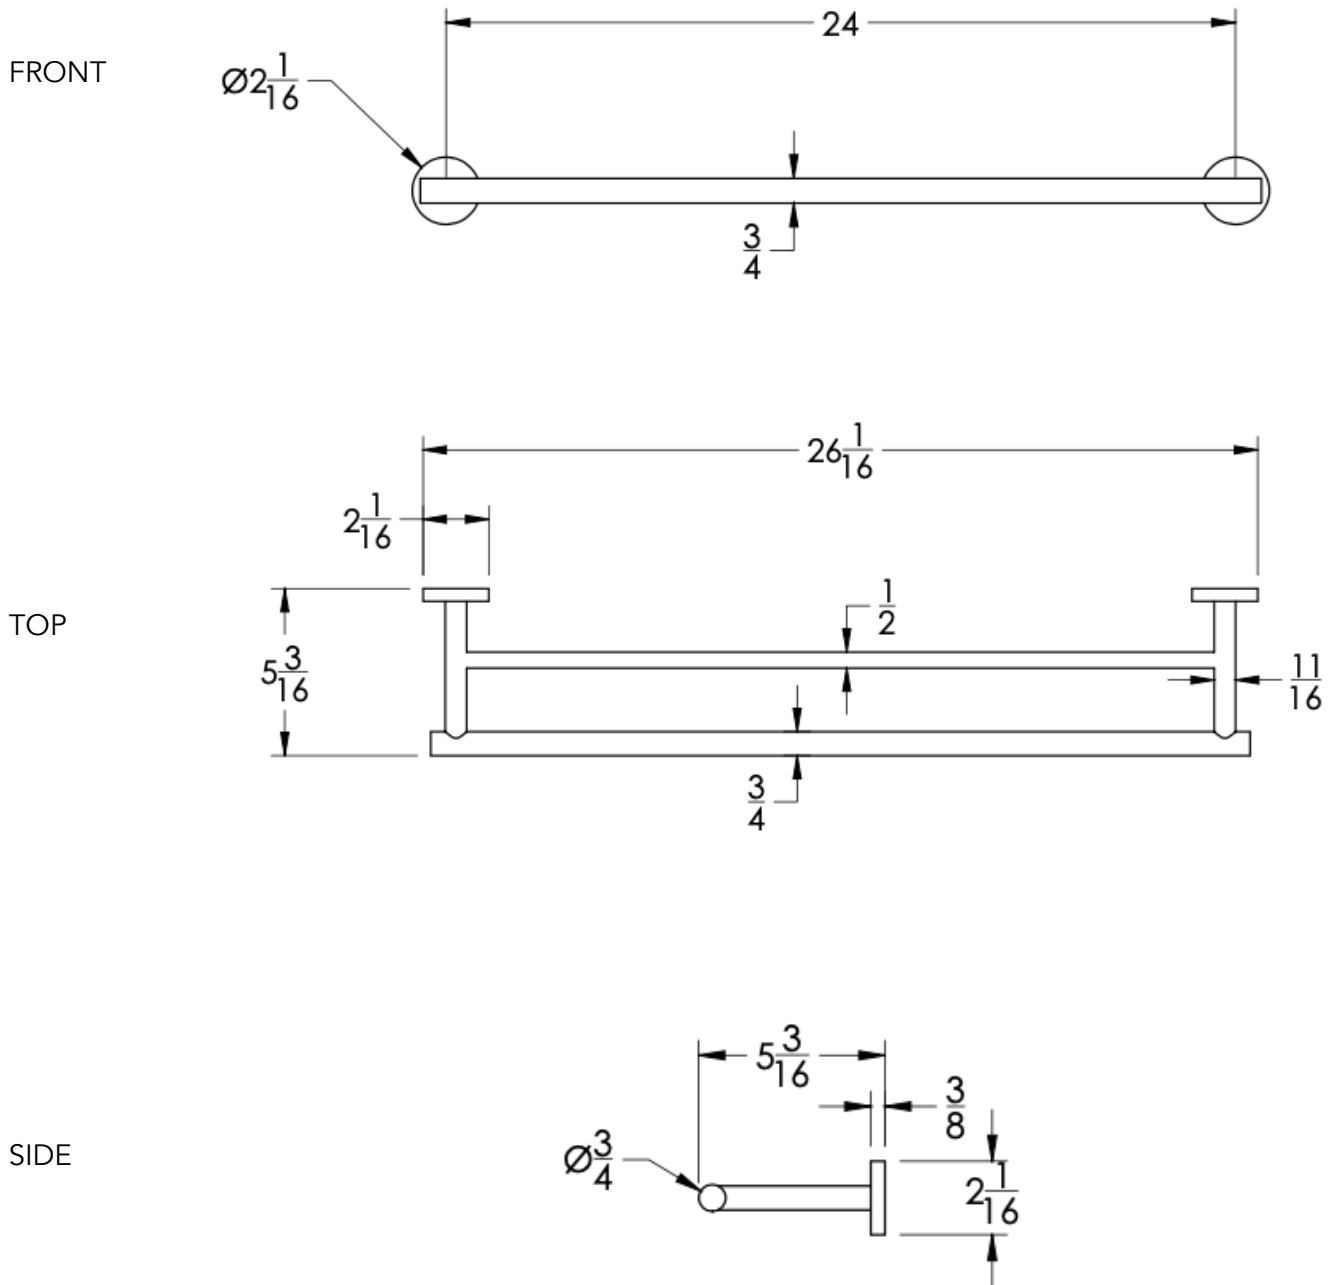

### FEATURES

- Premium 304 Grade Stainless Steel
- Solid Mount Construction
- Concealed Installation Hardware
- State of the art wall anchors included for installation on Dry wall or Tile

Dimensions in inches

NOTE: Dimensions subject to change without notice.