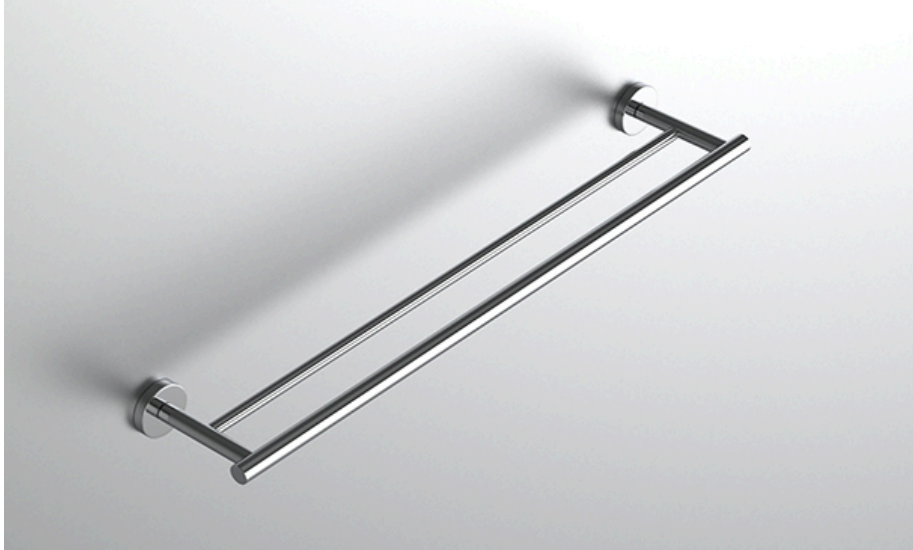

### FEATURES

- Premium 304 Grade Stainless Steel
- Solid Mount Construction
- Concealed Installation Hardware
- State of the art wall anchors included for installation on Dry wall or Tile

#### TOWEL BAR

Model	Product	Finishes Available
MST-TWB24-D	24" Towel Bar	Multiple finishes available. Over 23 finishes to choose from.

FINISHES			
	Polished (-P)	Antique Copper (-ACOP)	Polished Gold (-PGLD)
	Brushed (-B)	Polished Brass (-PBRS)	Brushed Copper (-BCOP)
	Brushed Gold (-BGLD)	Matte White (-WHT)	Brushed Rose Gold (-BRGD)
	Matte Black (-BLK)	Brushed Modern Bronze (-BMBRZ)	Brushed Black (-BRBLK)
	Oil Rubbed Bronze (-ORB)	Glossy White (-GWHT)	Polished Black (-PBLK)
	Brushed Brass (-BBRS)	Polished Rose Gold (-PRGD)	Antique Nickel (-ANKL)
	Brushed Bronze (-BBRZ)	Unlacquered Brass (-UBRS)	Black Nickel (-NKBL)
	Antique Brass (-ABRS)	Polished Nickel (-PNKL)	